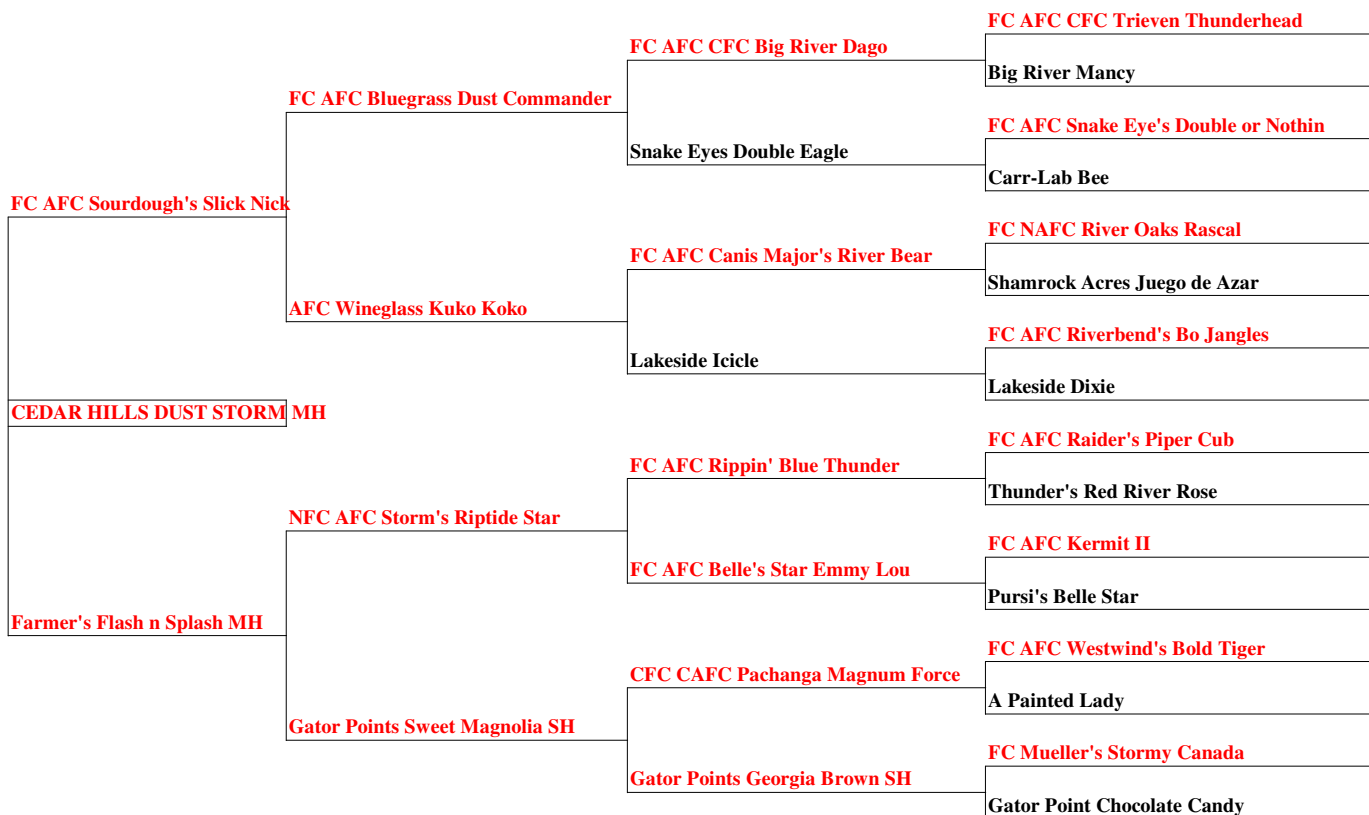

Certificate of Pedigree

Castlerock Kennels, 710 Julie McKnight Road, Kittrell NC 27544

(252) 492-5946

www.castlerocklabs.com

Castlerock's Cracker Jax